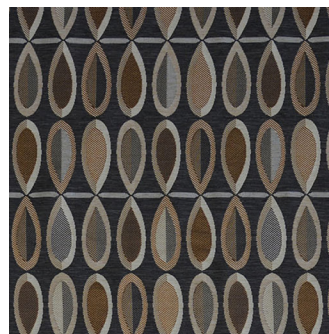

Polly Ash

Polly Beach

Polly Breeze

Polly Crop

Polly Flint

Polly Harmony

## POLLY

### Specifications

Usage	Heavy Commercial
Composition	100% Polyester
Pattern Repeat	V:35cm x H:21cm
Width	140cm
Railroaded	Yes
Care Label	3U
Swish	Yes
Metres on roll (approx.)	45 metres
Price Code	Green